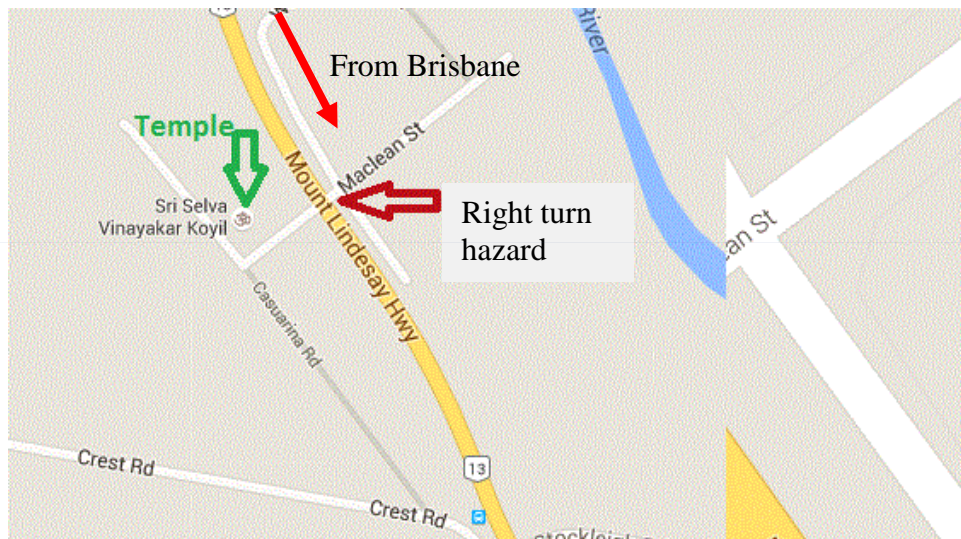

**SRI SELVA VINAYAKAR KOYIL (GANESHA TEMPLE)
BRISBANE (South MacLean)**

Traffic and Safety Advice

From the 90km/h speed limit on Mt Lindesay Highway (from Brisbane) the right turn into the temple entrance is dangerous and a traffic hazard. We recommend due to accidents for devotees to consider continuing on the Mt Lindesay Highway and make a U-Turn where appropriate.

- **Coming from Brisbane on the Mt Lindesay Highway, continue without right turn into the temple then make a U-turn when appropriate (refer to map for details).**
- **Turn left into the temple**

For further information, please contact our Temple President on 0407 753 991